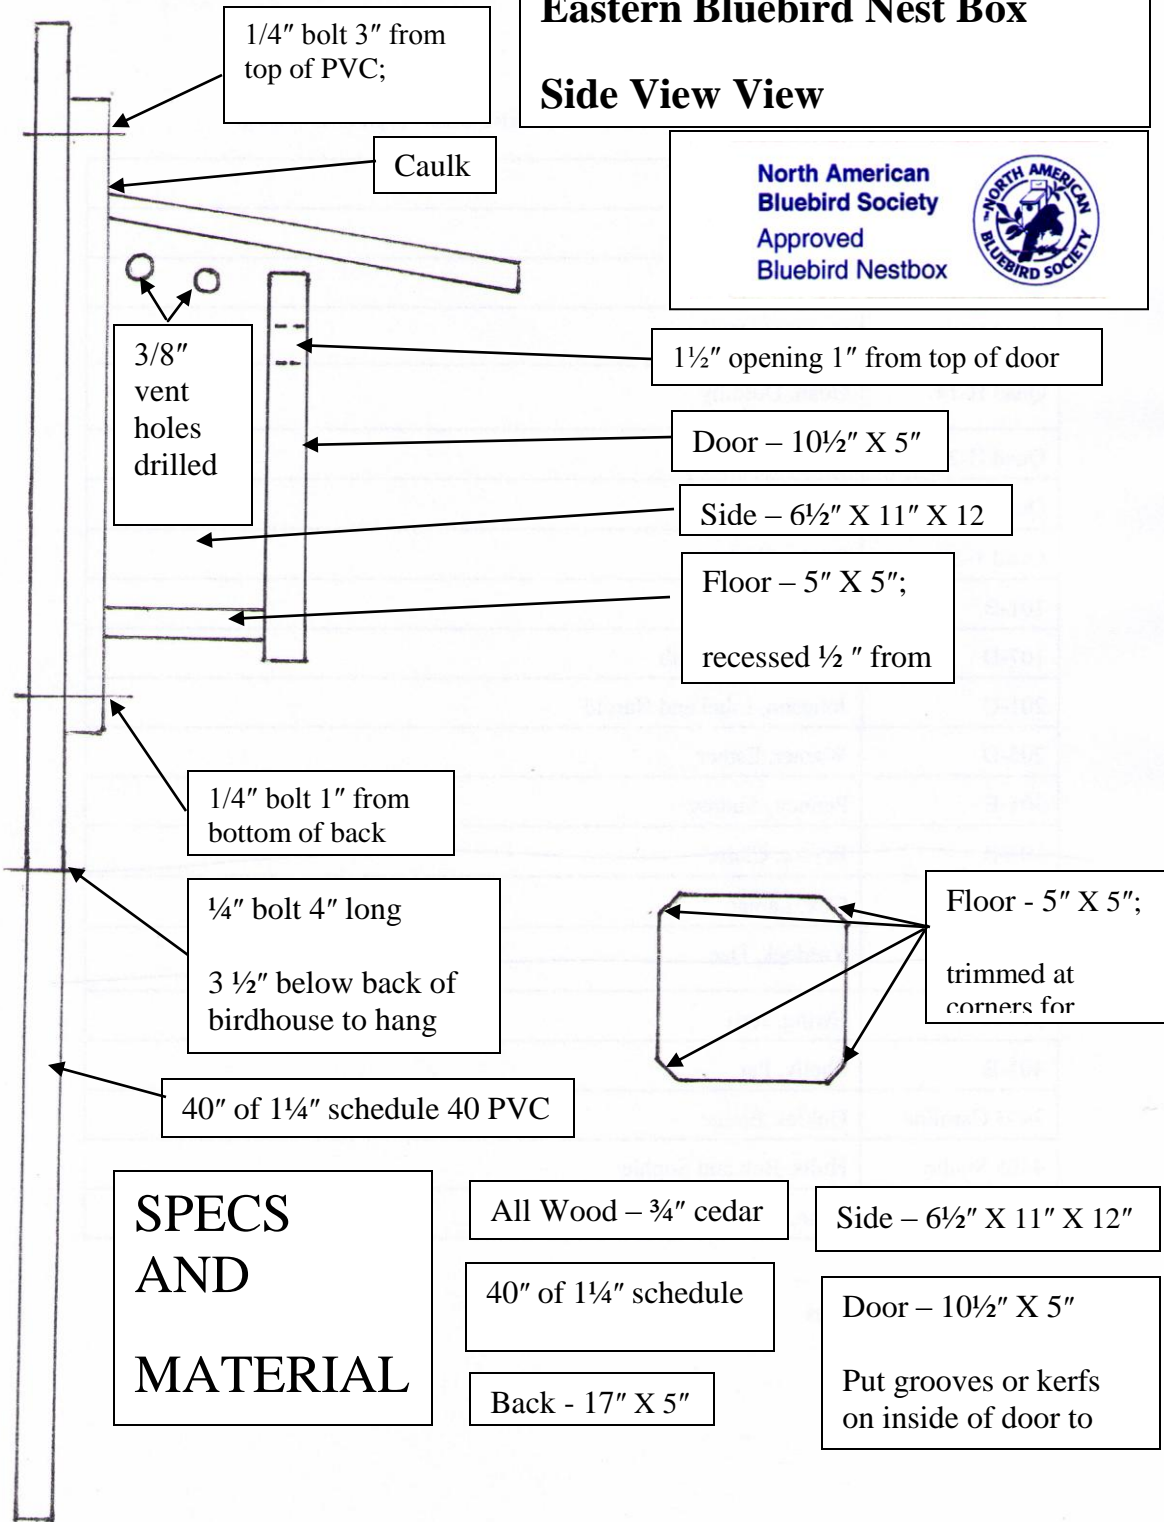

North American Bluebird Society
 Approved Bluebird Nestbox

Front View of Birdhouse Showing Predator Guard

Eastern Bluebird Nest Box

Side View View

SPECS AND MATERIAL

All Wood - 3/4" cedar

40" of 1 1/4" schedule

Back - 17" X 5"

Side - 6 1/2" X 11" X 12"

Door - 10 1/2" X 5"

Put grooves or kerfs on inside of door to